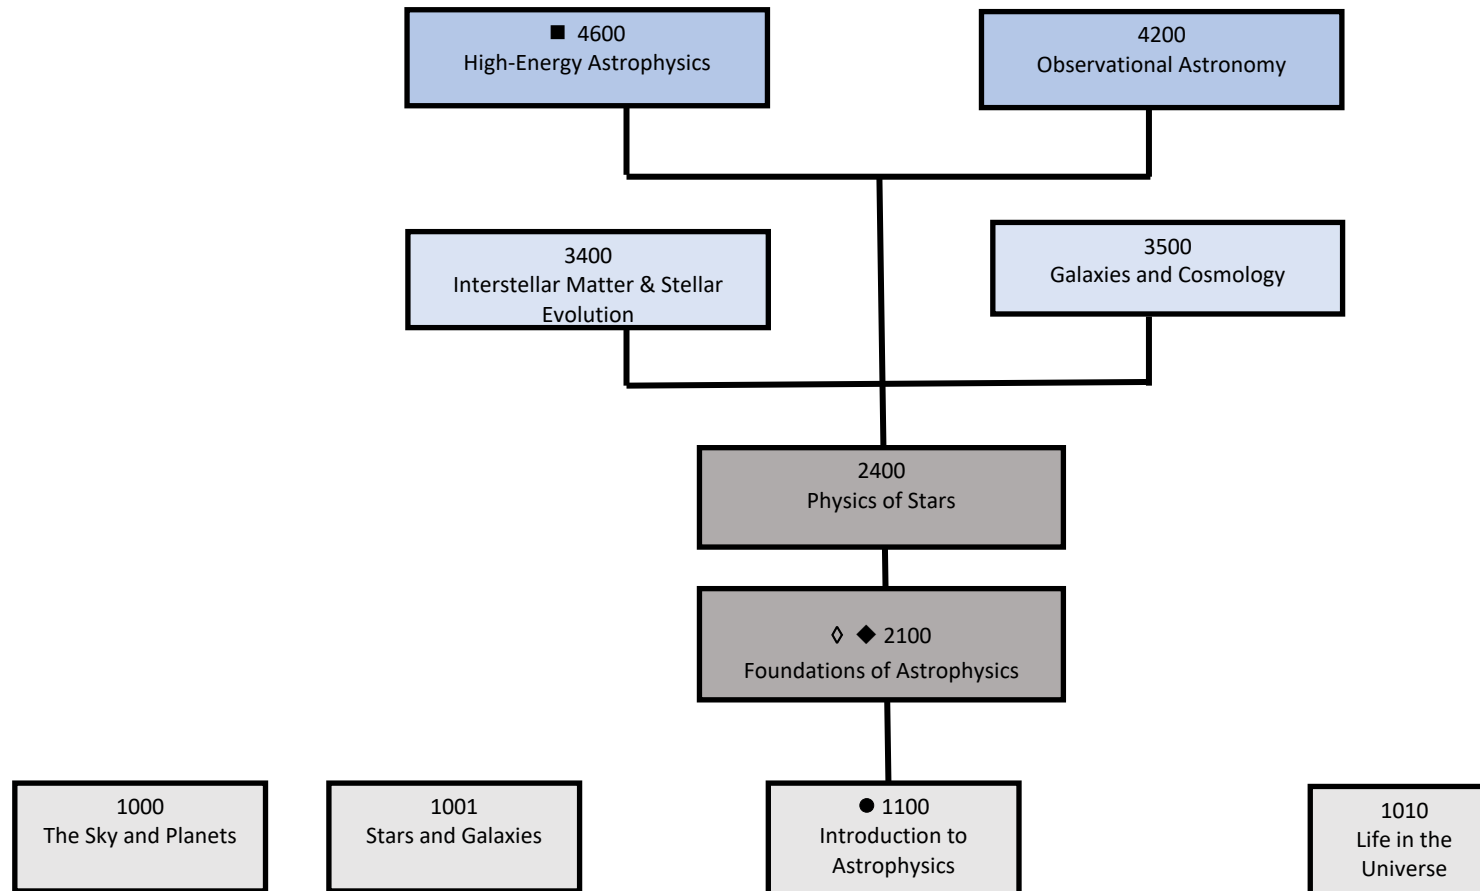

Astronomy
COURSE PREREQUISITES MAP
2024-25 Academic Calendar

Additional Prerequisites:

- PHYS 1210
- ◇ MATH 1211
- ◆ PHYS 1211
- PHYS 3410